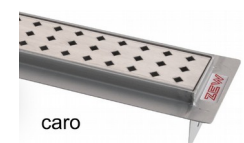

Shower channel with PCV outlets

Symbol	catalogue number	minimal height with outlet [mm]
Op75.L(mm).ZF-SP50	01.010.13x.L	97
Op75.L(mm).ZF-SP40	01.010.83x.L	76 (lower trap)

(*) individual dimensions and siphon location on request

(**) in the catalog number, place the grid number in place of x, and in place of length L [dcm]

DRAINAGE ELEMENTS

Channels body

Grating: K3

PCV Trap: standard SP50 or lower SP40

MATERIAL

Stainless steel AISI 304 or AISI 316L

TYPES OF GRATINGS

0 – for ceramic tiles

1 – smooth

2 – greek

3 – wave

4 – square

5 – wave in

6 – caro

7 – rainbow

8 – chaos

9 – stripes

palisade

PRODUKT
POLSKI