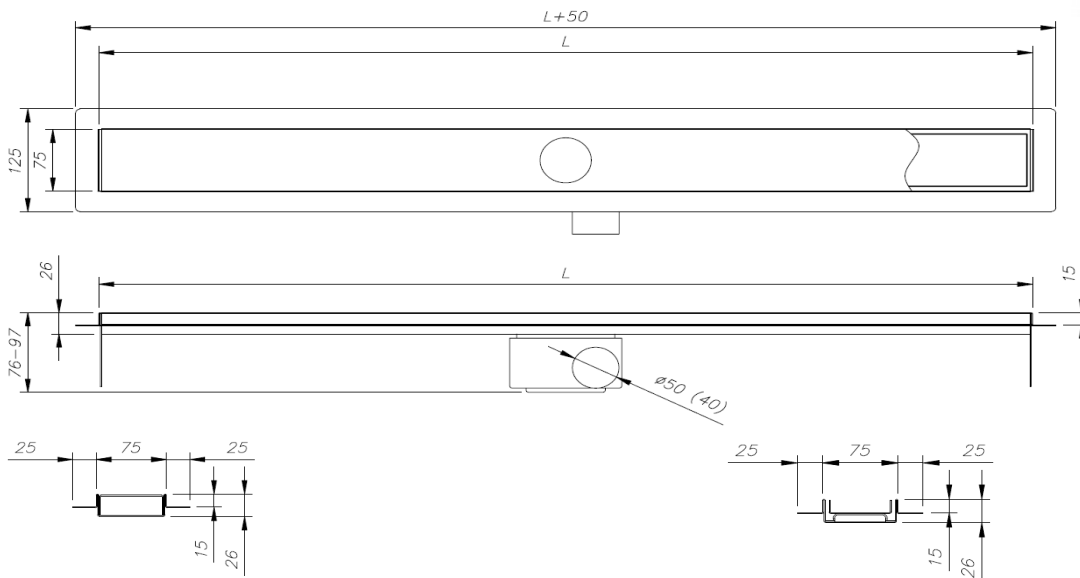

CHAPTER VI

SHOWER CHANNELS

Stainless steel
products

ZEW
INWESTYCJE

STAINLESS STEEL PRODUCTS

Shower channel with PCV outlets

Symbol	catalogue number	minimal height with outlet [mm]
Op75.L(mm).ZF-SP50	01.010.13x.L	97
Op75.L(mm).ZF-SP40	01.010.83x.L	76 (lower trap)

(*) individual dimensions and siphon location on request

(**) in the catalog number, place the grid number in place of x, and in place of length L [dcm]

DRAINAGE ELEMENTS

Channels body

Grating: K3

PCV Trap: standard SP50 or lower SP40